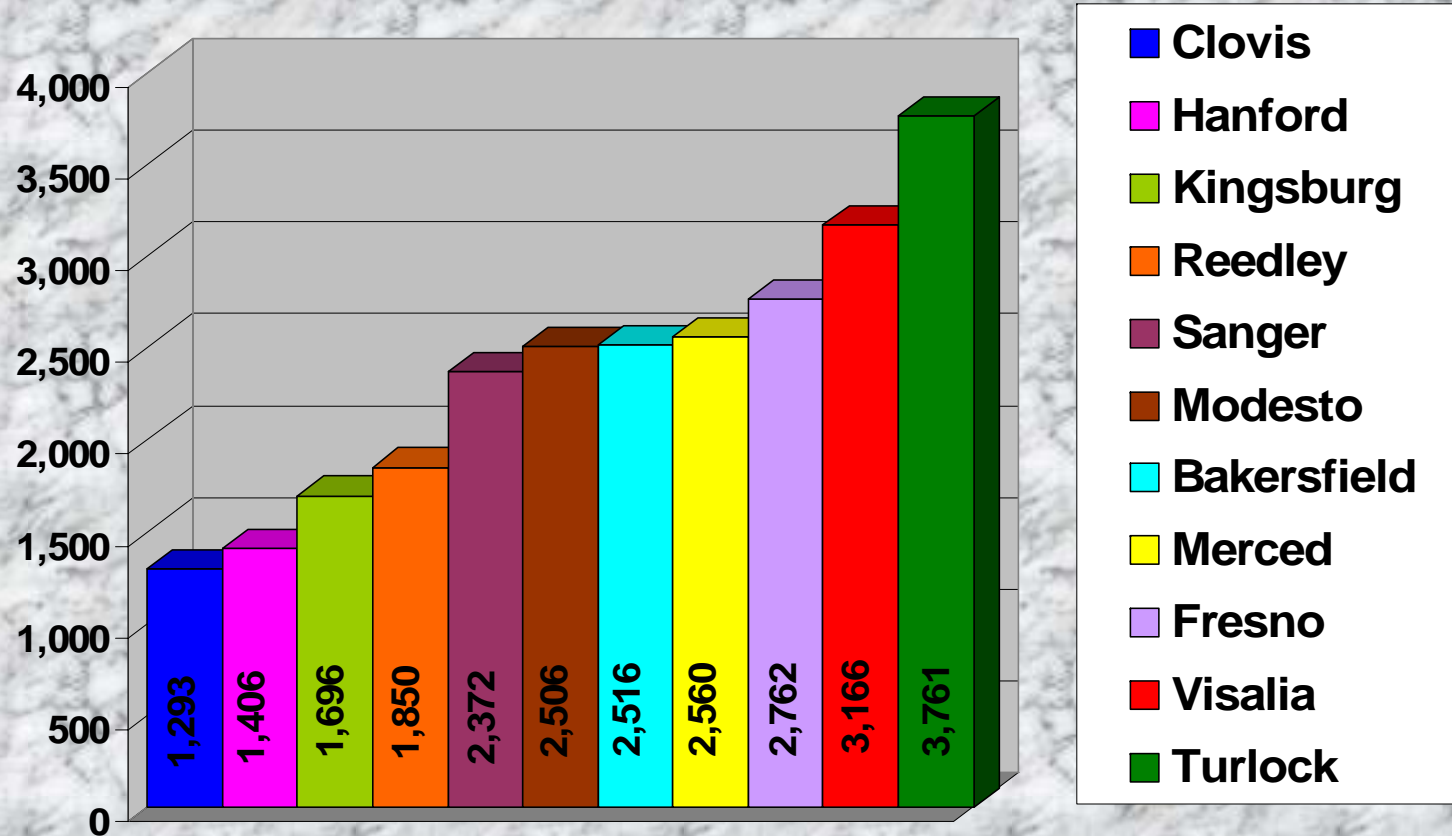

California Crime Index

Crimes per 100,000 Population

	<u>2004</u>	<u>2005</u>	<u>2006</u>
State	1914	1891	-
Fresno City	2779	2874	-
Fresno County	2333	2387	-
Clovis	1445	1413	1293

Safest City in the Valley?

California Crime Index Rating 2006

Quick facts for 2006

- Murders: 1
- Sexual assaults: 11
- Robberies: 59
- Serious assaults: 77
- Burglaries: 630
- Stolen autos: 385
- Shoplifting: 329
- Thefts from vehicles: 678
- Drunk driver arrests: 519
- Molest or abuse of children: 75
- Domestic violence investigations: 404
- Traffic Accident Deaths: 3
- Injury accidents: 244
- Total number of traffic accidents: 1,108
- Crime reports written: 15,164
- Traffic stops made by patrol officers: 9,821