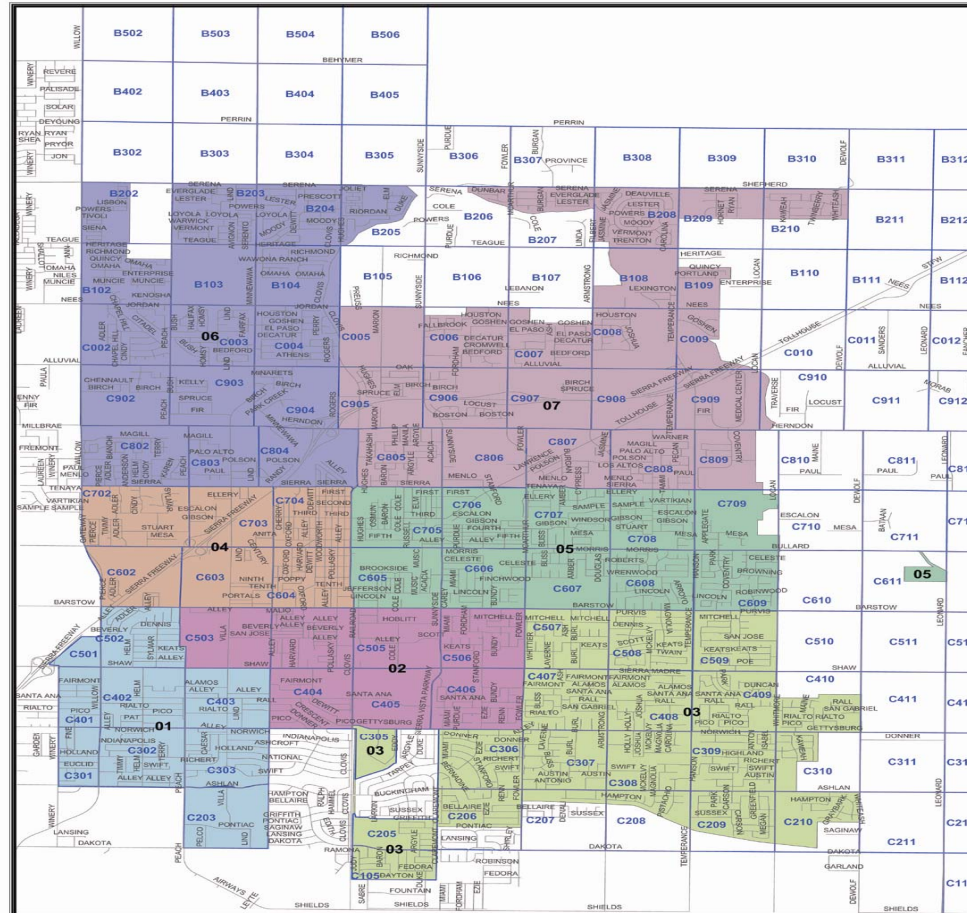

Patrol Beats

Police Response Areas